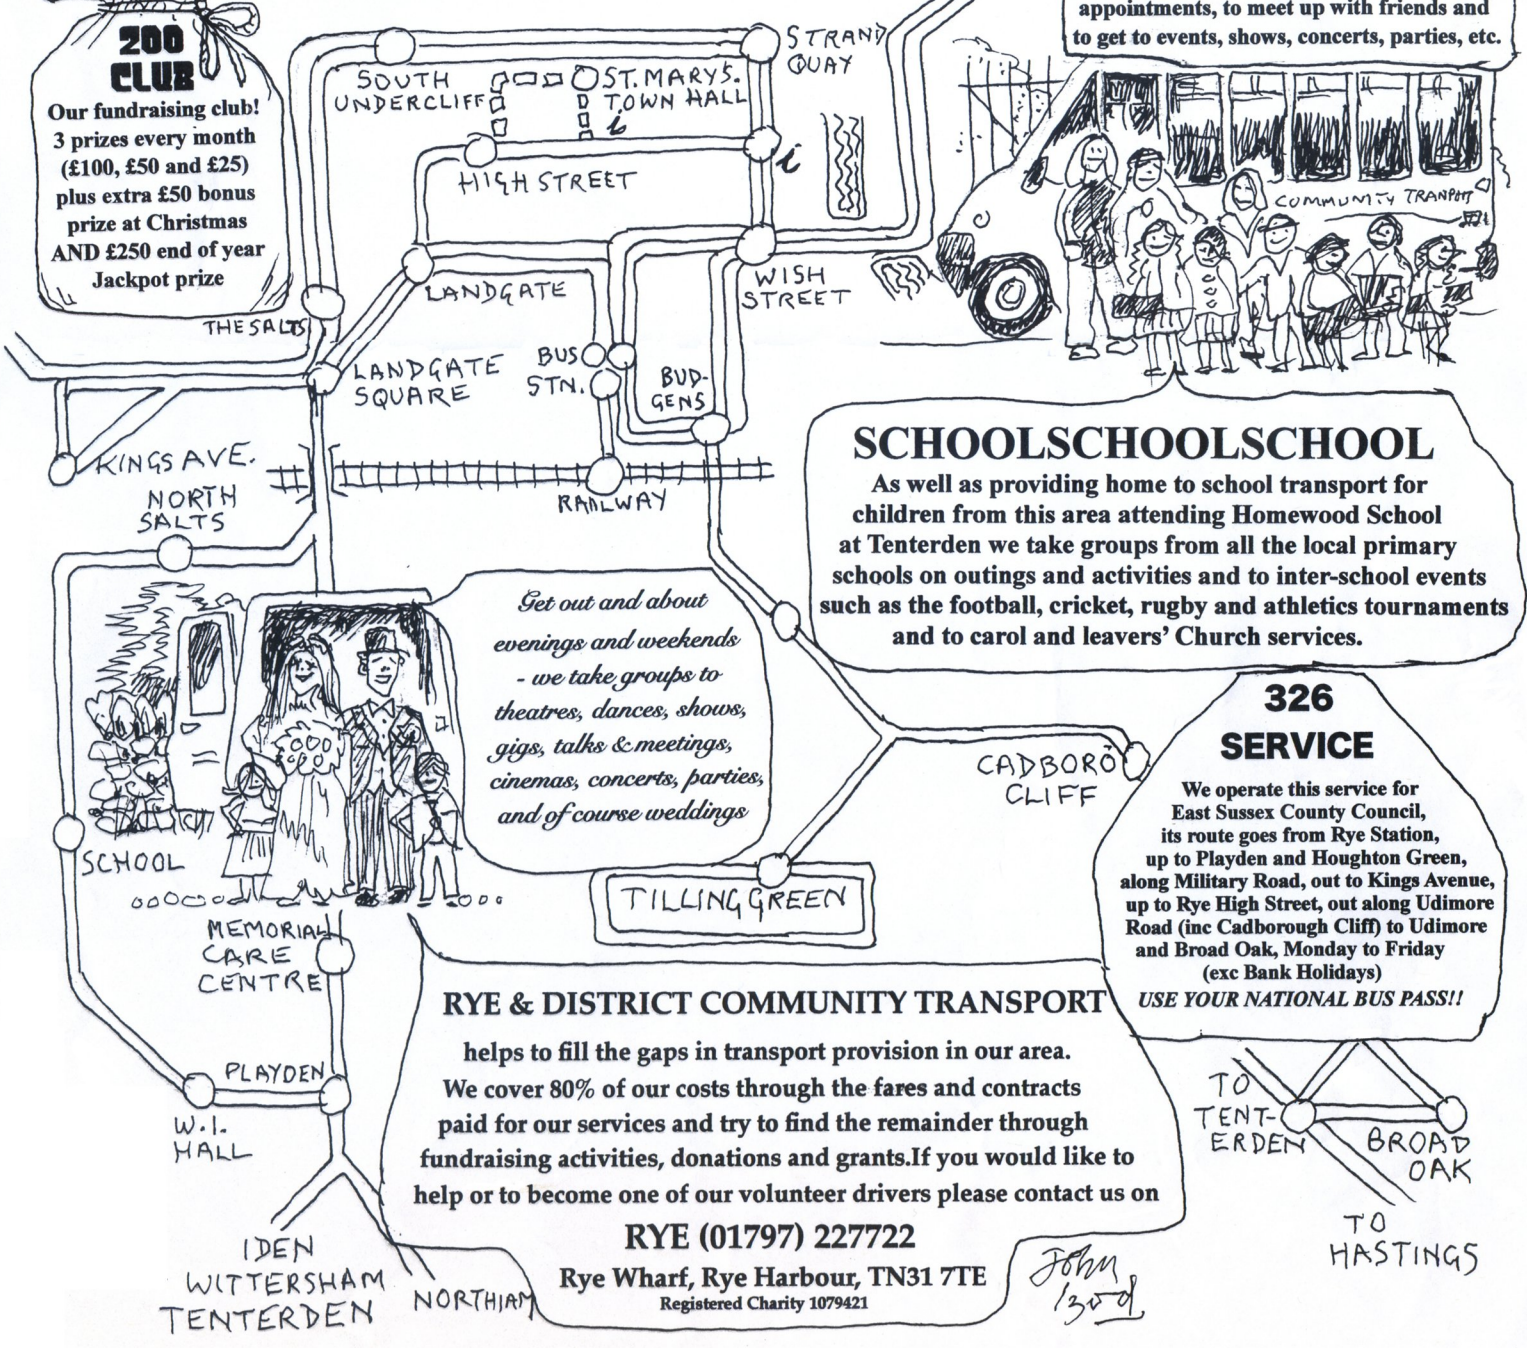

DIAL-A-RIDE

Our dedicated transport service for people with mobility difficulties with a specially converted vehicle with a tail lift for easy access for people who find steps difficult and for those using wheelchairs. Passengers use it to go shopping, to get to appointments, to meet up with friends and to get to events, shows, concerts, parties, etc.

200 CLUB
Our fundraising club! 3 prizes every month (£100, £50 and £25) plus extra £50 bonus prize at Christmas AND £250 end of year Jackpot prize

SCHOOLSCHOOL

As well as providing home to school transport for children from this area attending Homewood School at Tenterden we take groups from all the local primary schools on outings and activities and to inter-school events such as the football, cricket, rugby and athletics tournaments and to carol and leavers' Church services.

326 SERVICE

We operate this service for East Sussex County Council, its route goes from Rye Station, up to Playden and Houghton Green, along Military Road, out to Kings Avenue, up to Rye High Street, out along Udimore Road (inc Cadborough Cliff) to Udimore and Broad Oak, Monday to Friday (exc Bank Holidays)
USE YOUR NATIONAL BUS PASS!!

Get out and about evenings and weekends - we take groups to theatres, dances, shows, gigs, talks & meetings, cinemas, concerts, parties, and of course weddings

RYE & DISTRICT COMMUNITY TRANSPORT

helps to fill the gaps in transport provision in our area. We cover 80% of our costs through the fares and contracts paid for our services and try to find the remainder through fundraising activities, donations and grants. If you would like to help or to become one of our volunteer drivers please contact us on

RYE (01797) 227722
Rye Wharf, Rye Harbour, TN31 7TE
Registered Charity 1079421

John
1300